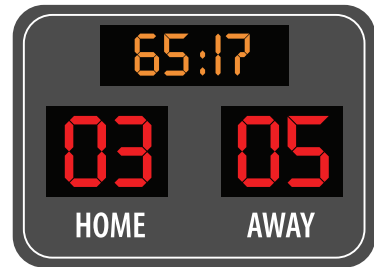

Name _____

Date _____

store

score

shore

core