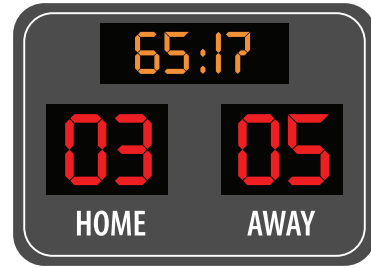

Name _____

Date _____

store

score

shore

core